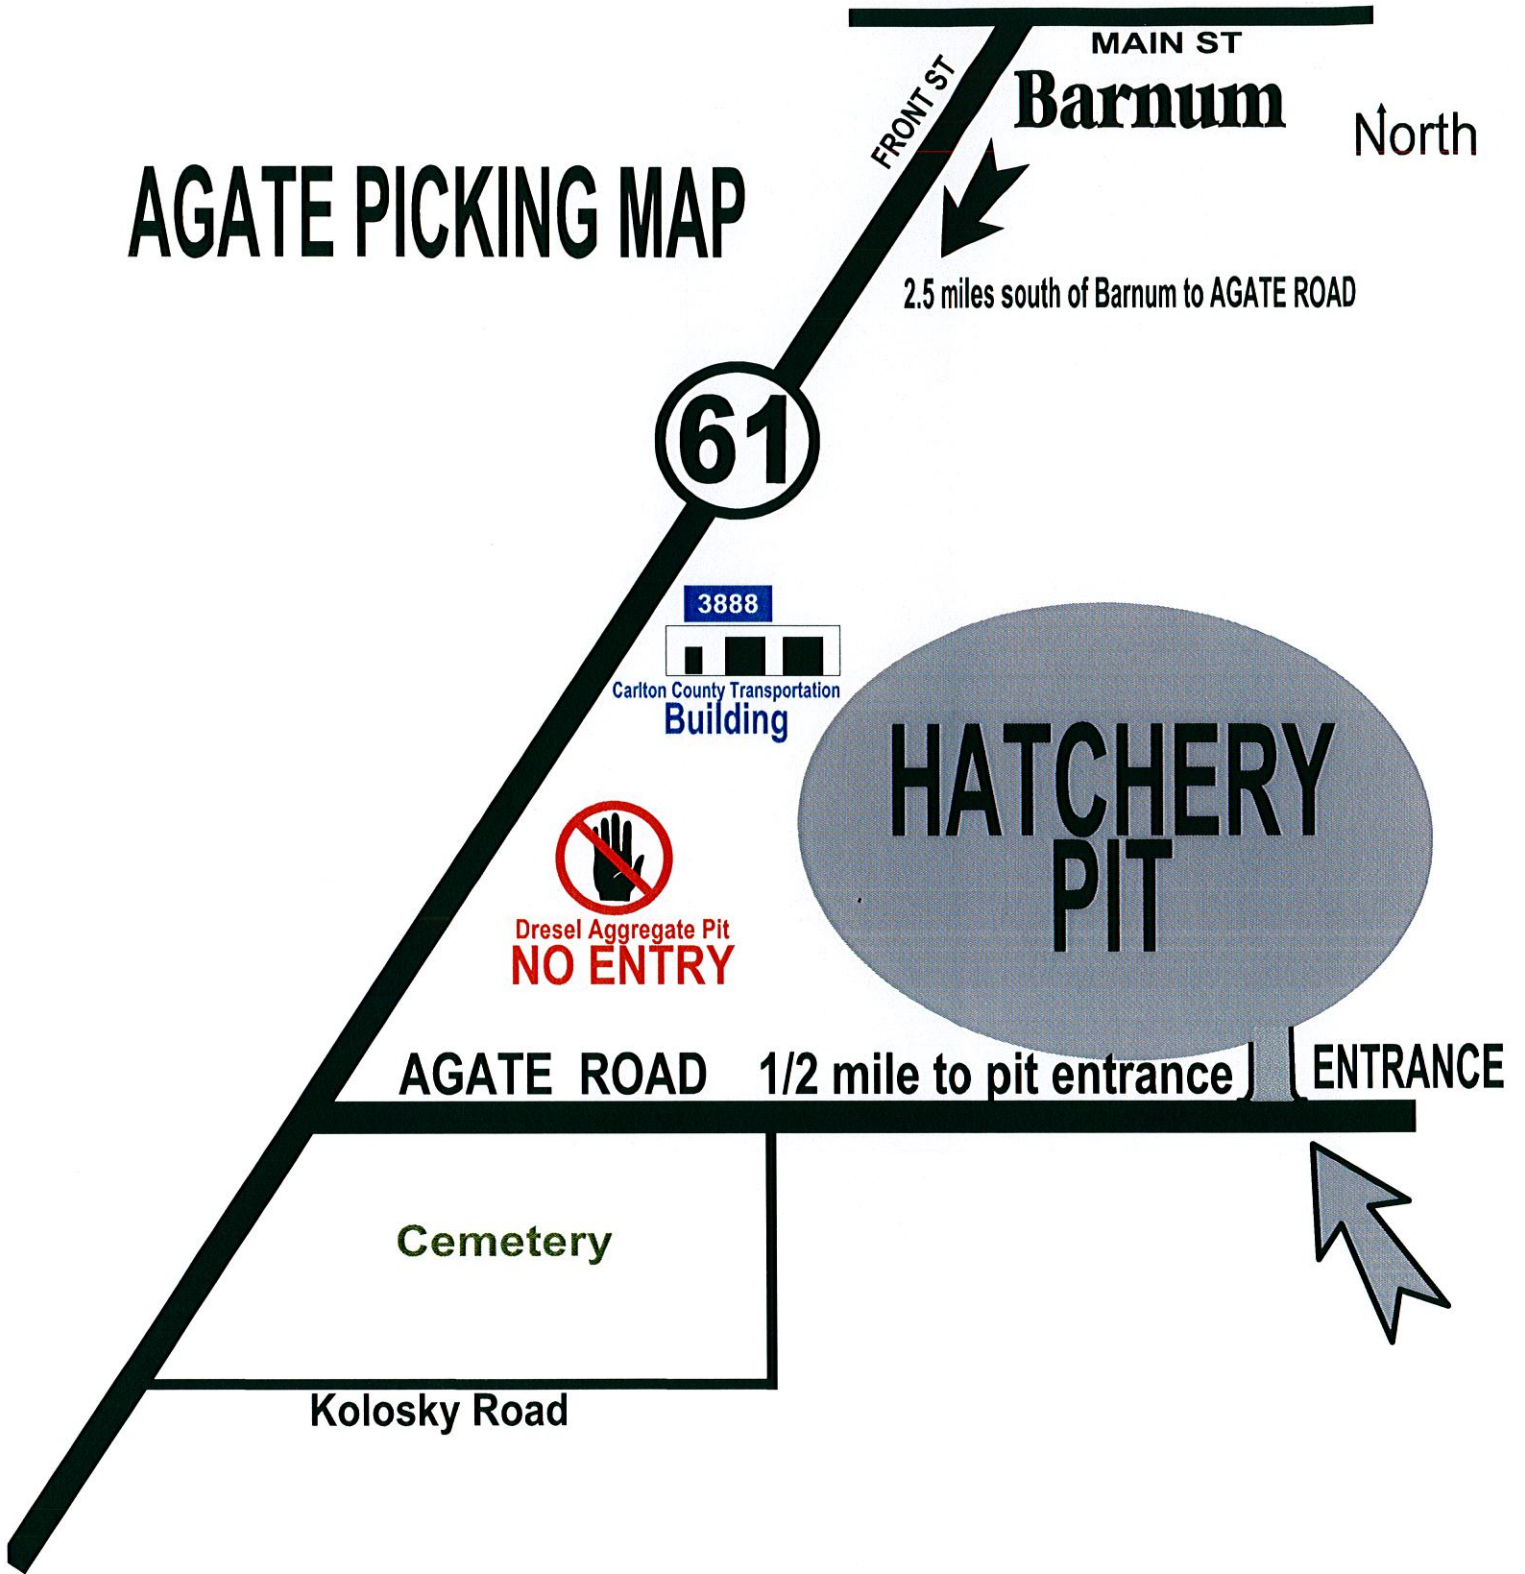

AGATE PICKING SITES

Carlton County Transportation
1630 County Road 61
Carlton MN 55718
218 384 9150

AGATE PICKING MAP

North
Moose Lake

RECREATIONAL TRAILS

61

ENTRANCE

AIRPORT PROPERTY
NO ENTRY

AIRPORT ENTRANCE

COUNTY LINE RD

AGATE PICKING MAP

Moose Lake

North ↑

AGATE PICKING MAP