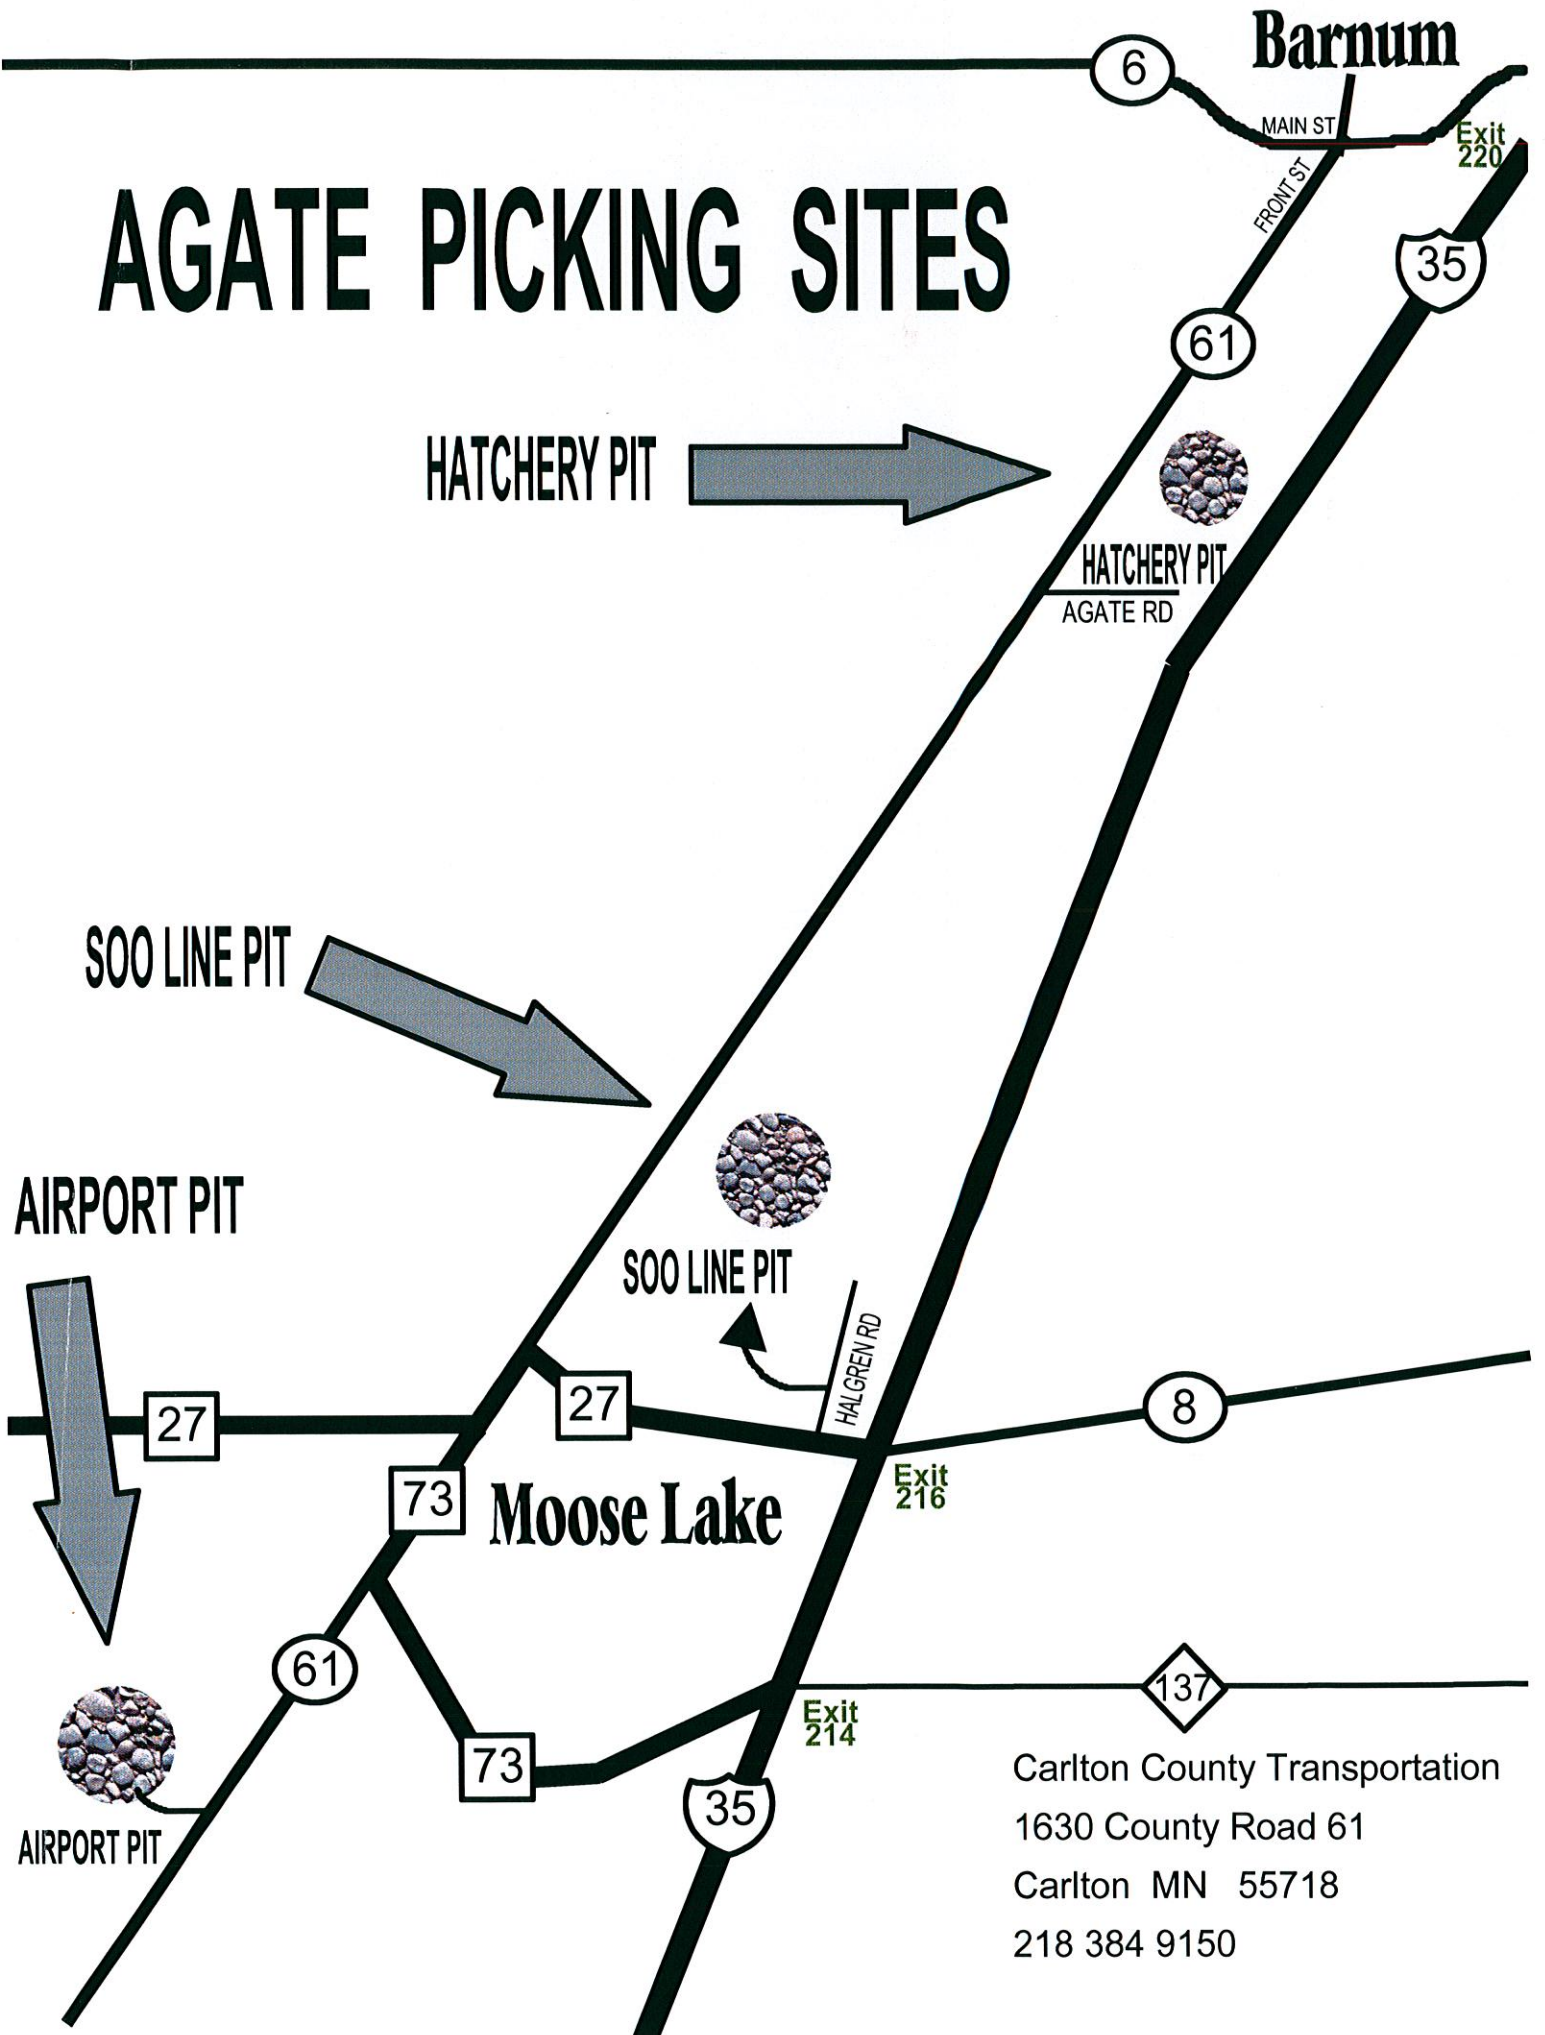

AGATE PICKING SITES

Carlton County Transportation
1630 County Road 61
Carlton MN 55718
218 384 9150

AGATE PICKING MAP

North
Moose Lake

RECREATIONAL TRAILS

61

ENTRANCE

AIRPORT PROPERTY
NO ENTRY

AIRPORT ENTRANCE

COUNTY LINE RD

AGATE PICKING MAP

Moose Lake

North ↑

AGATE PICKING MAP