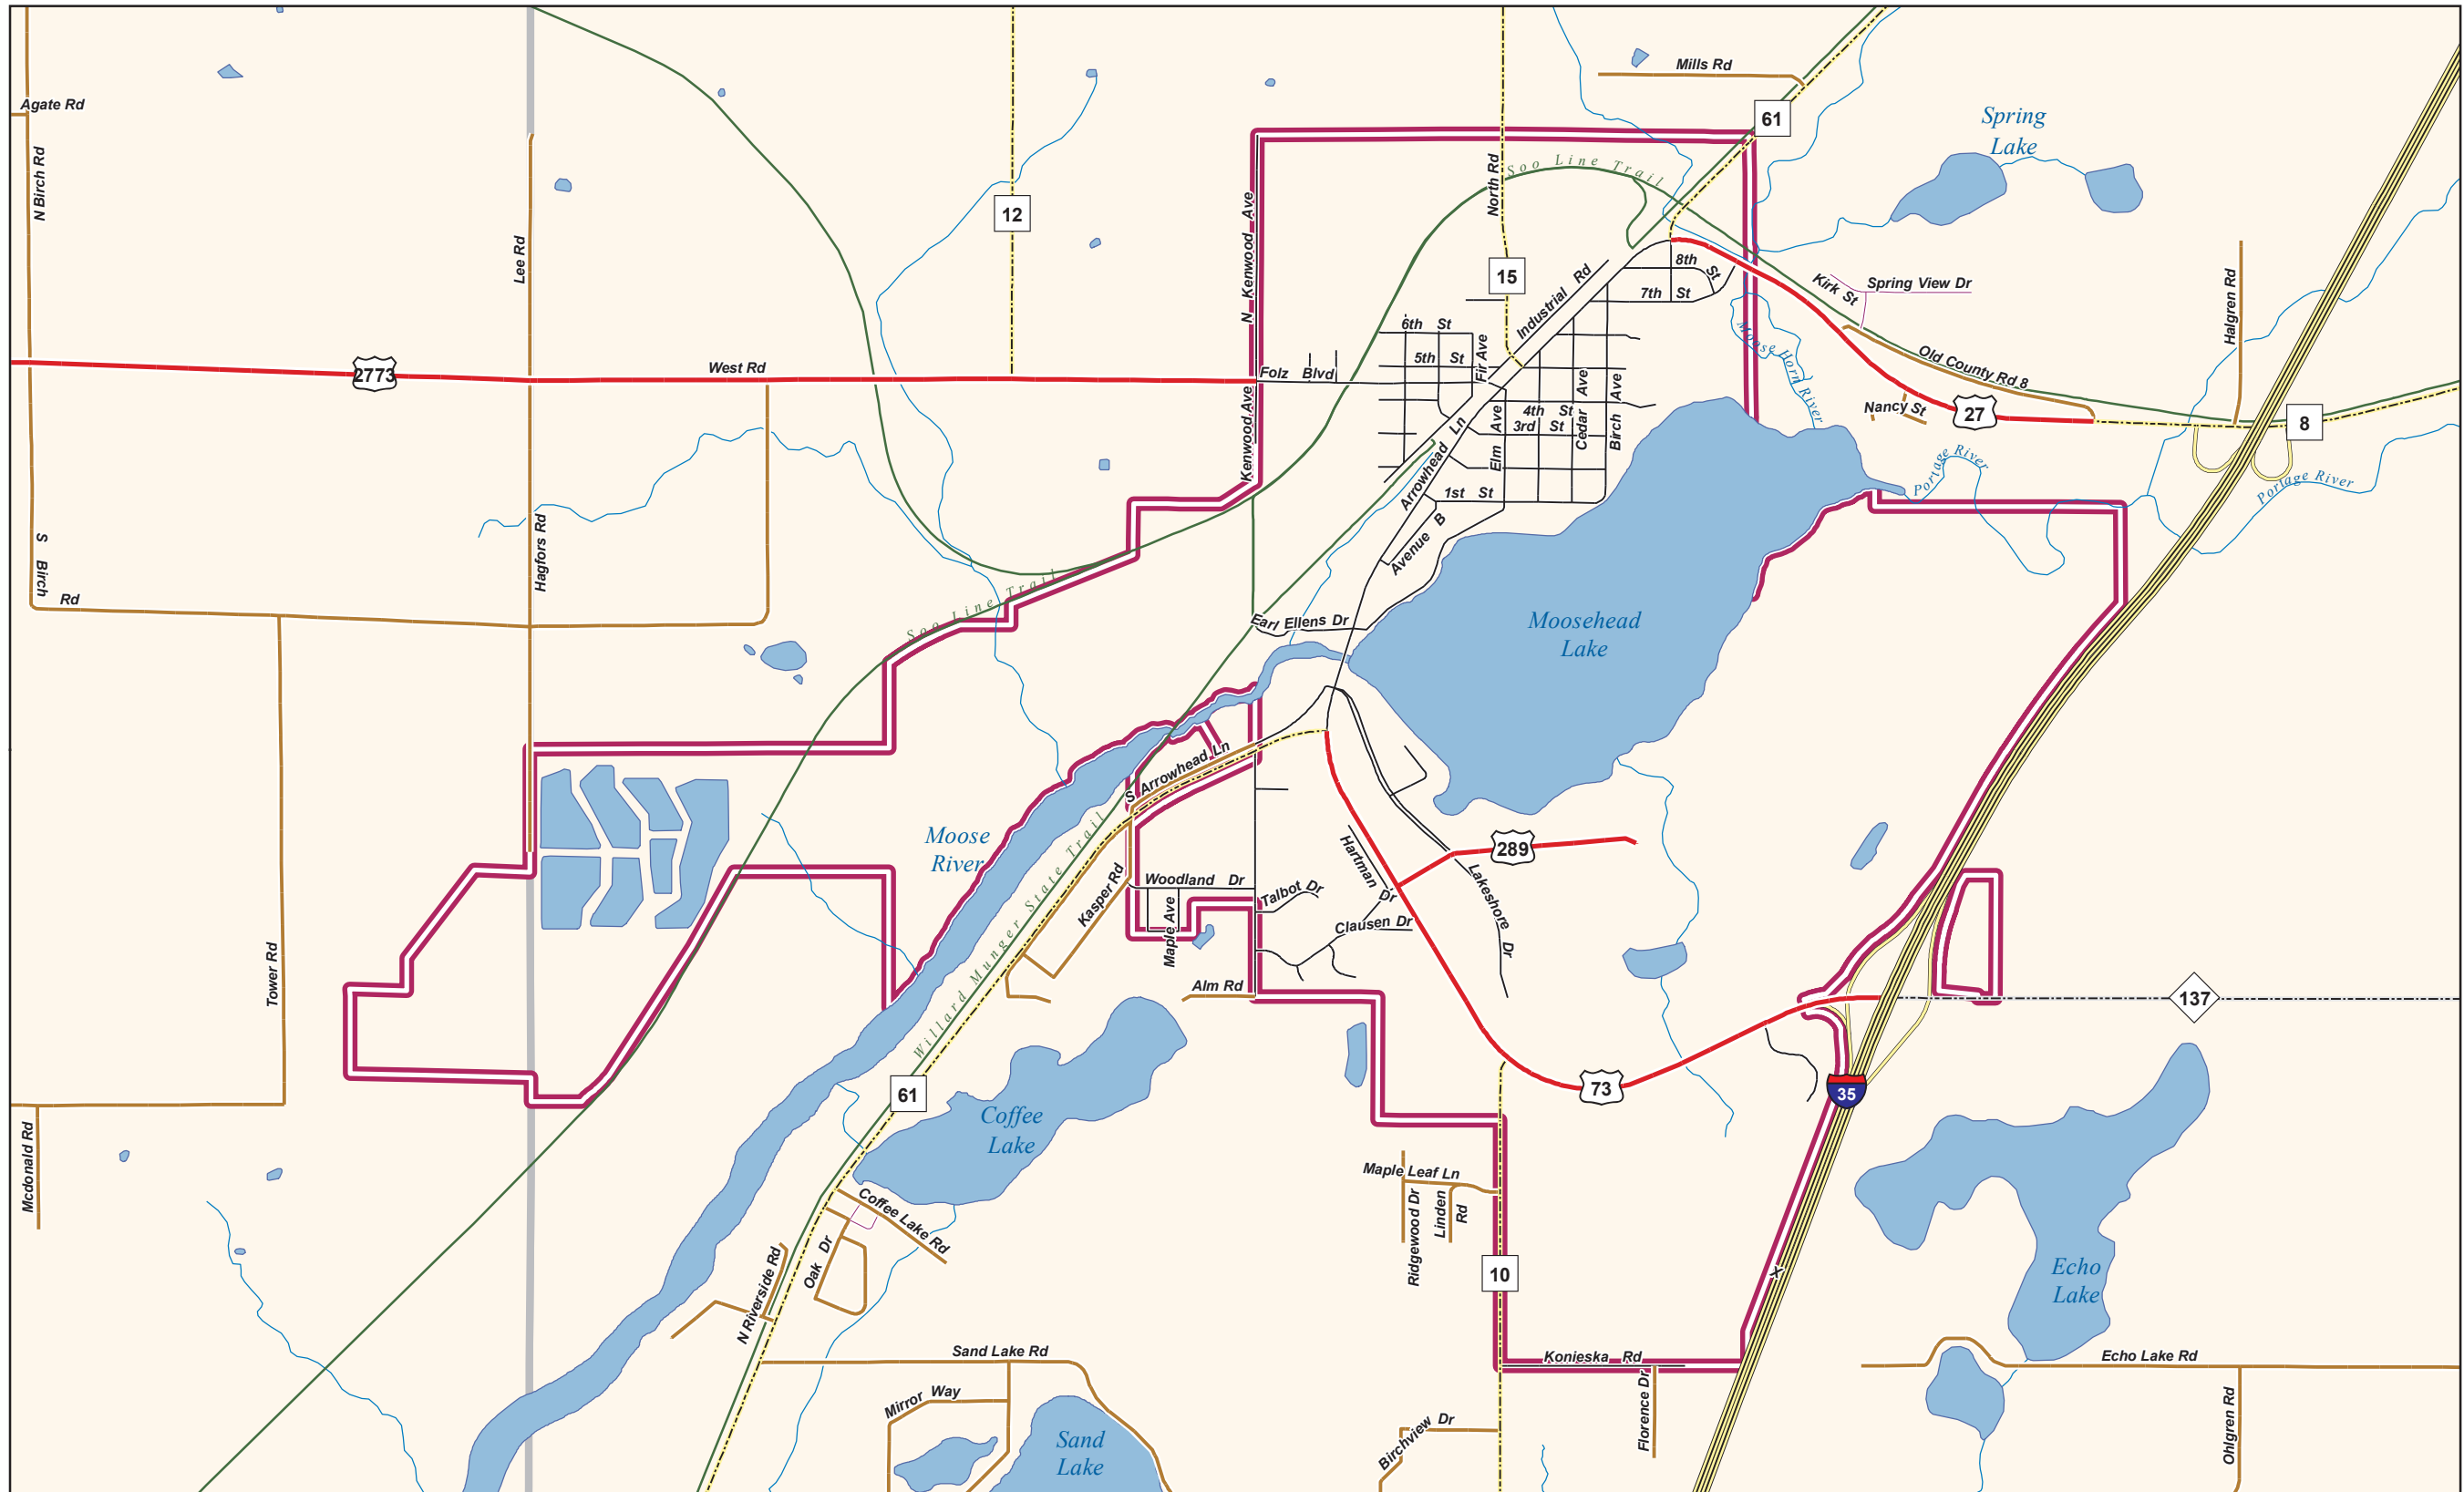

Moose Lake, Minnesota

- | | | | | | | | |
|--|-------------|--|---------------|--|--------------|--|-------------------------|
| | Interstate | | City Rd | | State Trails | | Municipal Boundaries |
| | Highway | | Forest Rd | | Railroads | | Fond du Lac Reservation |
| | CSAH | | Private Drive | | Lakes | | Township Boundaries |
| | County Rd | | Service Rd | | Rivers | | |
| | Township Rd | | Ramp | | | | |