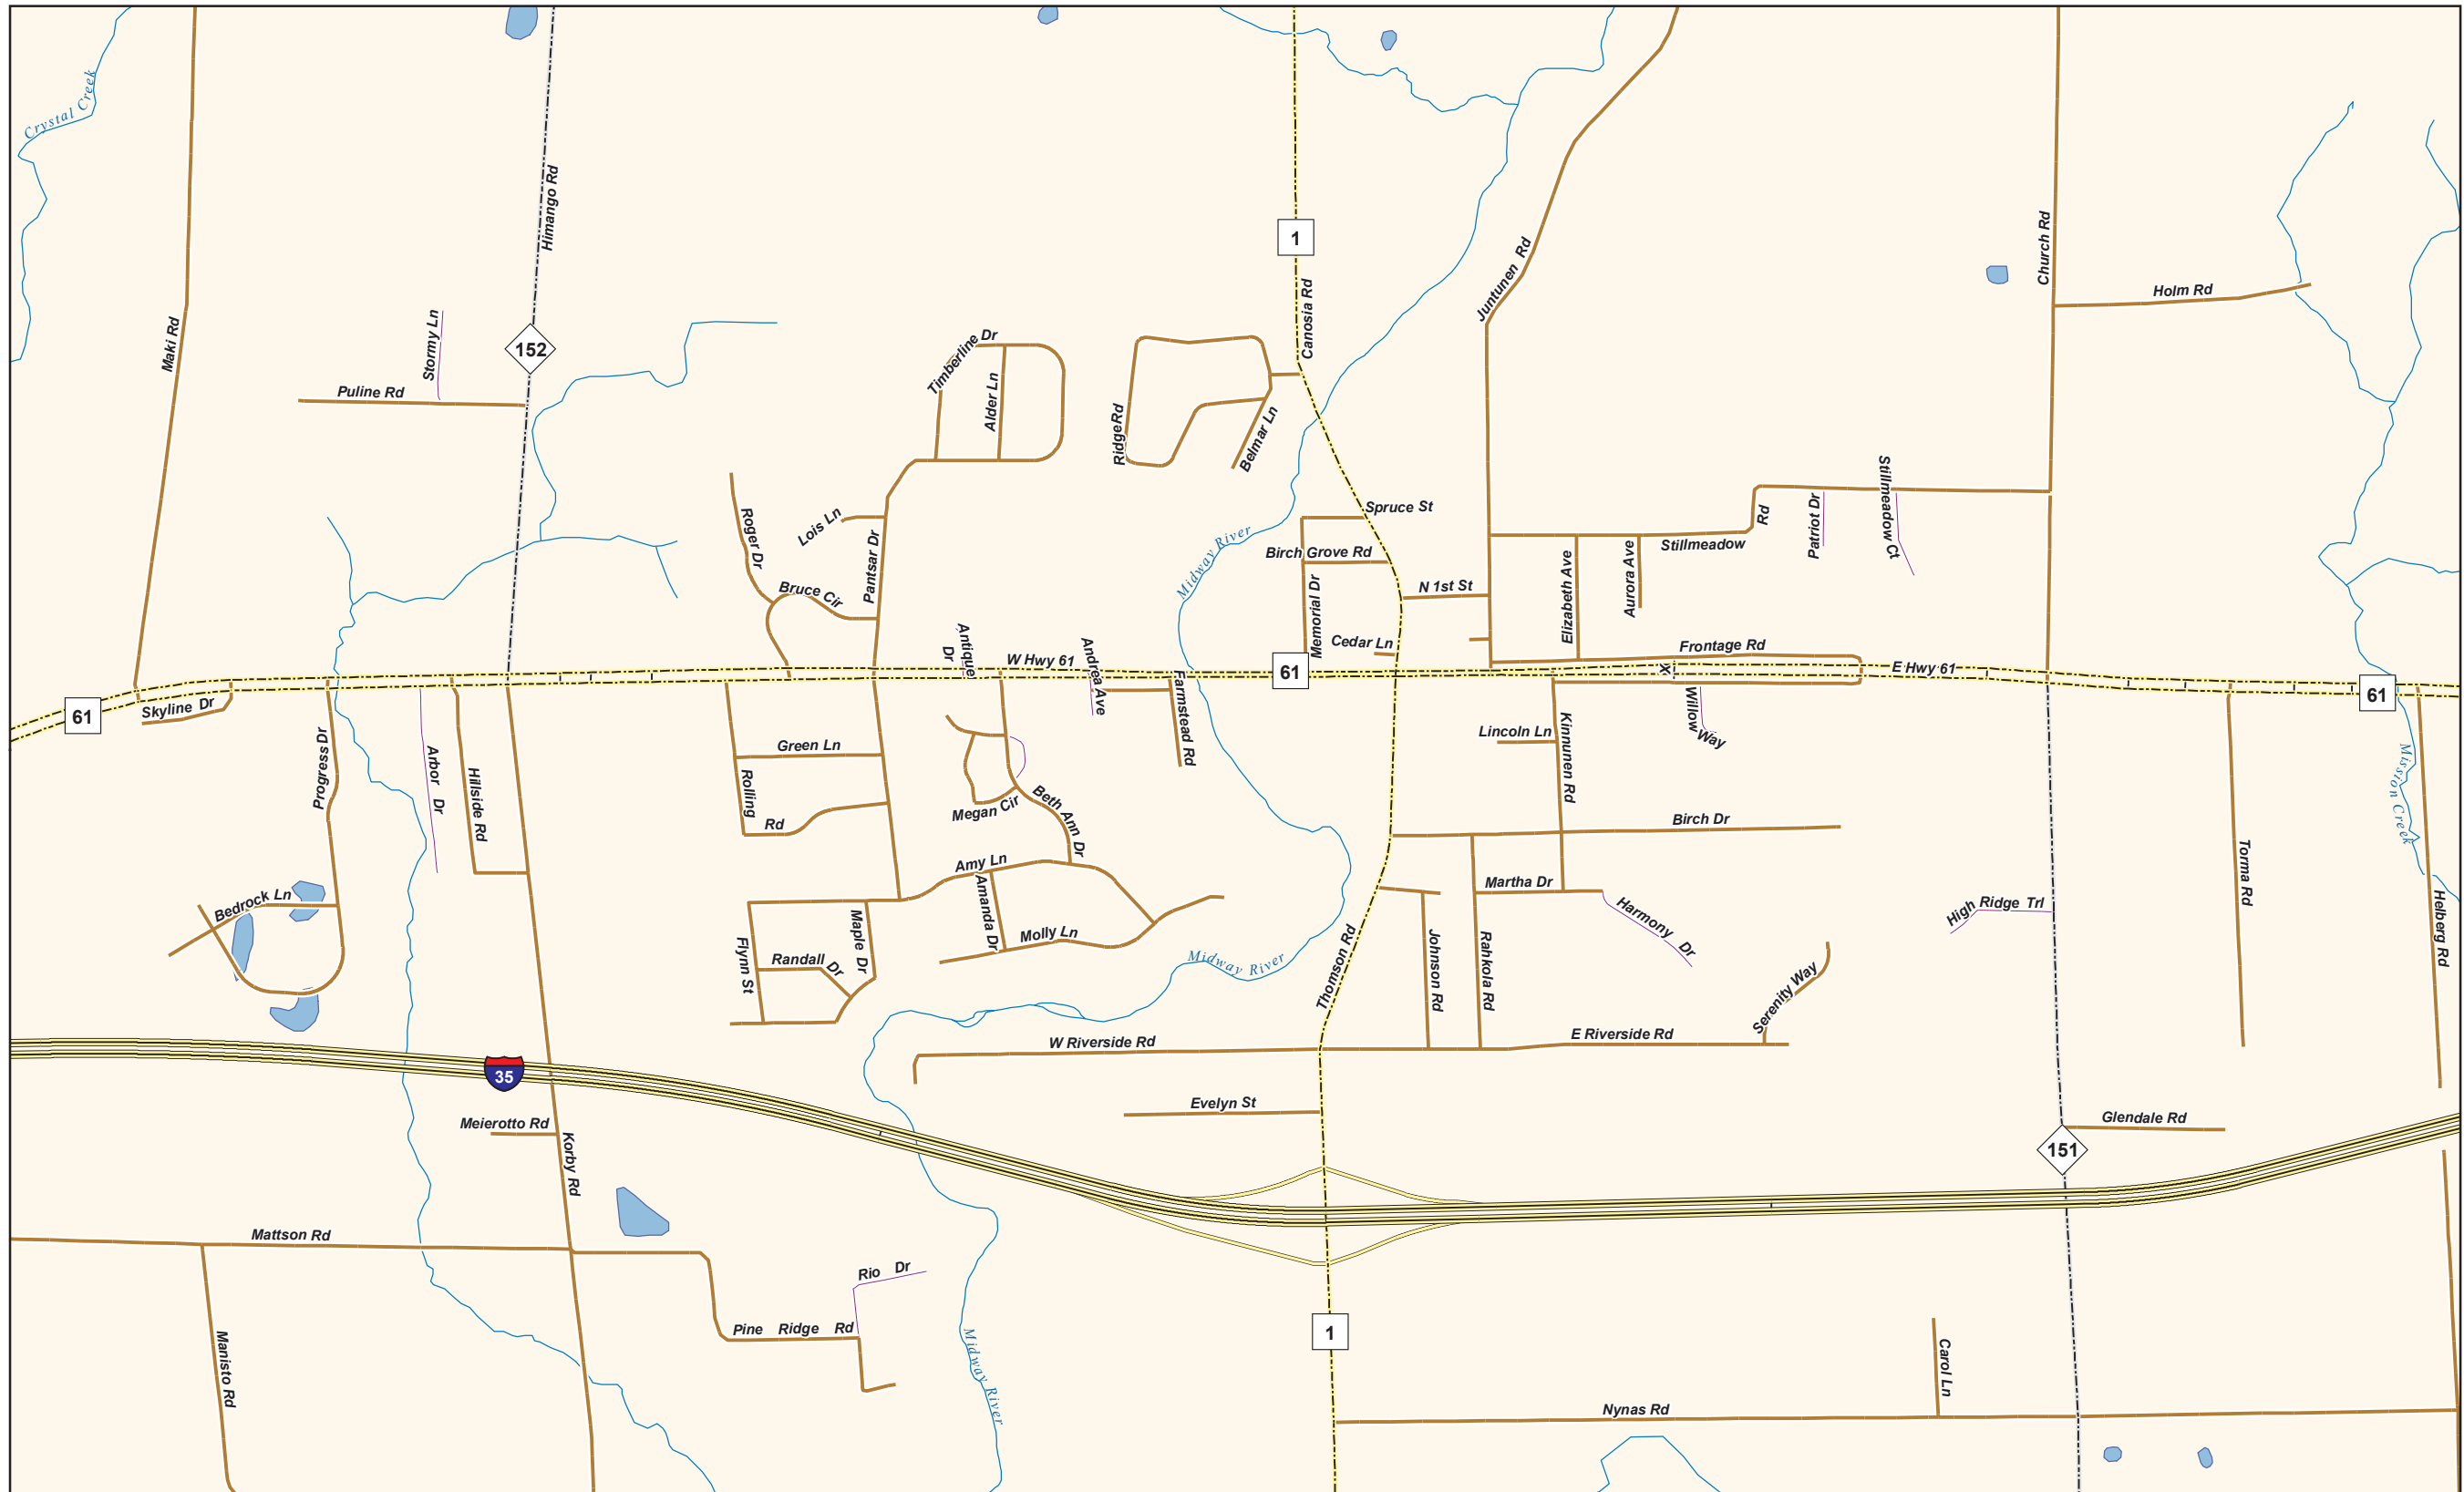

Esko, Minnesota

- | | | | | | | | |
|--|-------------|--|---------------|--|--------------|--|-------------------------|
| | Interstate | | City Rd | | State Trails | | Municipal Boundaries |
| | Highway | | Forest Rd | | Railroads | | Fond du Lac Reservation |
| | CSAH | | Private Drive | | Lakes | | Township Boundaries |
| | County Rd | | Service Rd | | Rivers | | |
| | Township Rd | | Ramp | | | | |