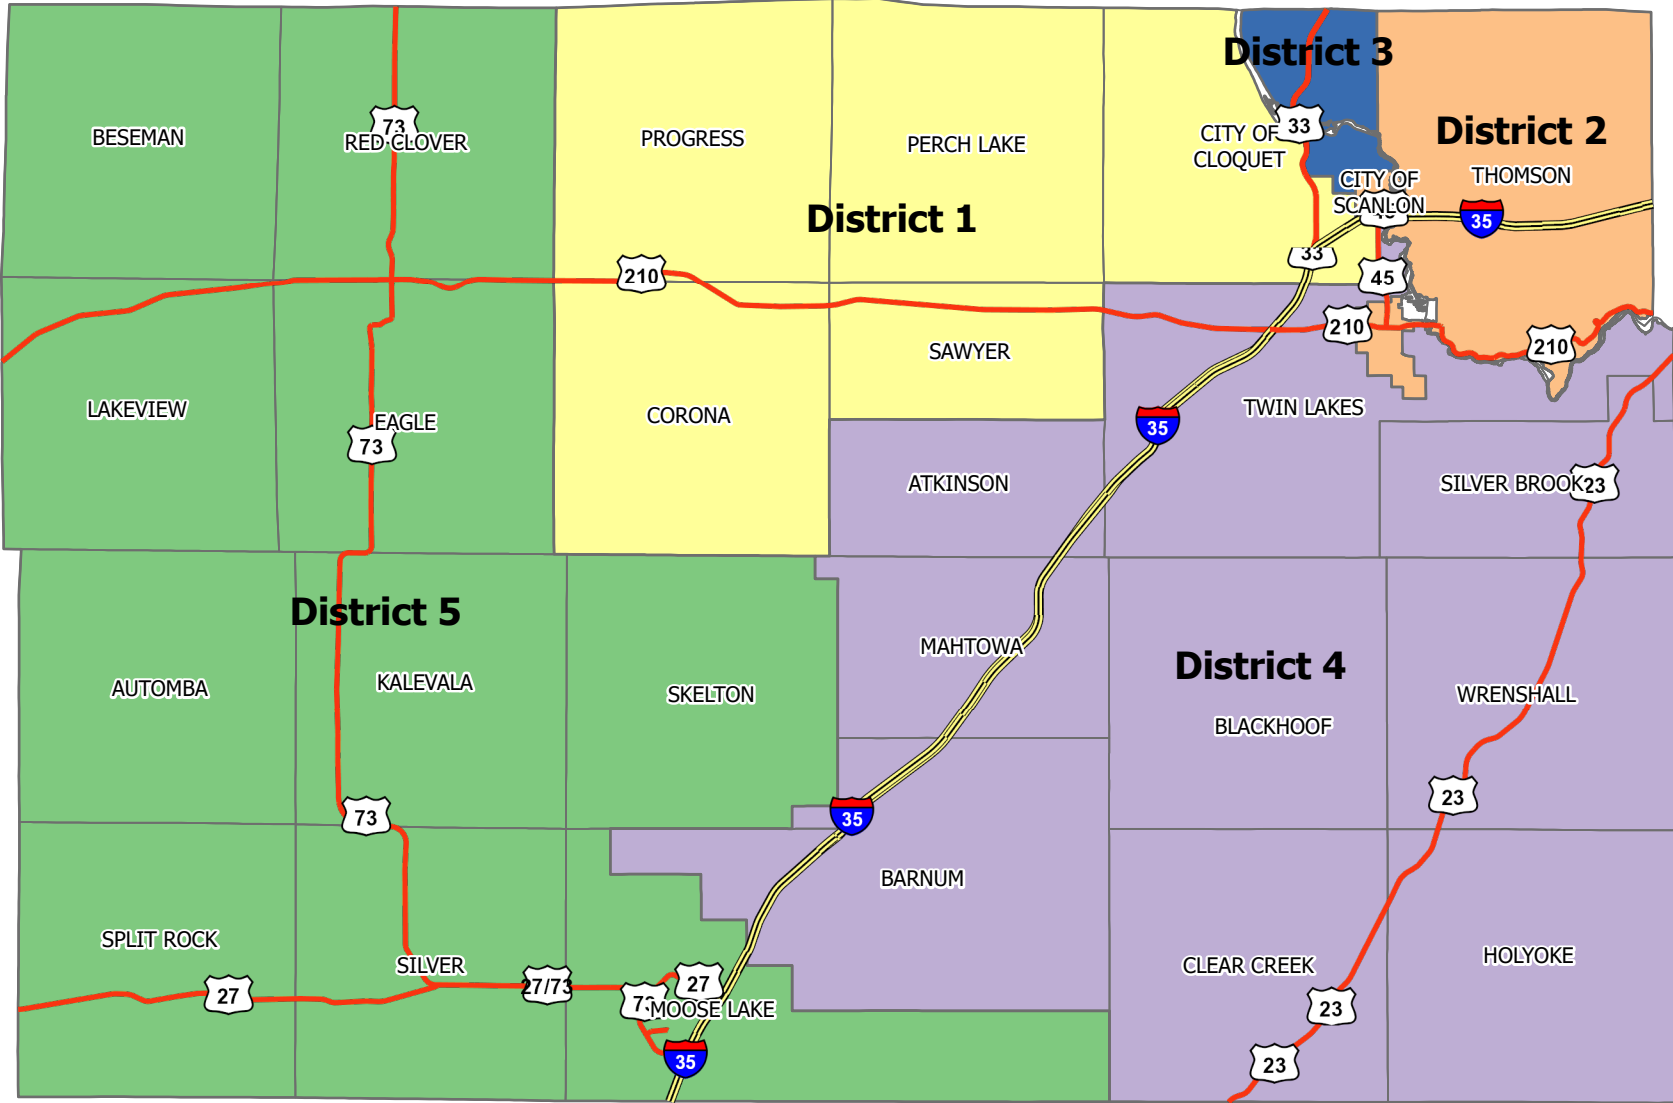

Carlton County Commissioner Districts

Commissioner	Mr. Marv Bodie	Interstate
Mr. Gary Peterson	Mr. Richard Brenner	Highway
Mr. Mark Thell	Mr. Thomas R. Proulx	Political Townships

Date Created: 04/14/2021