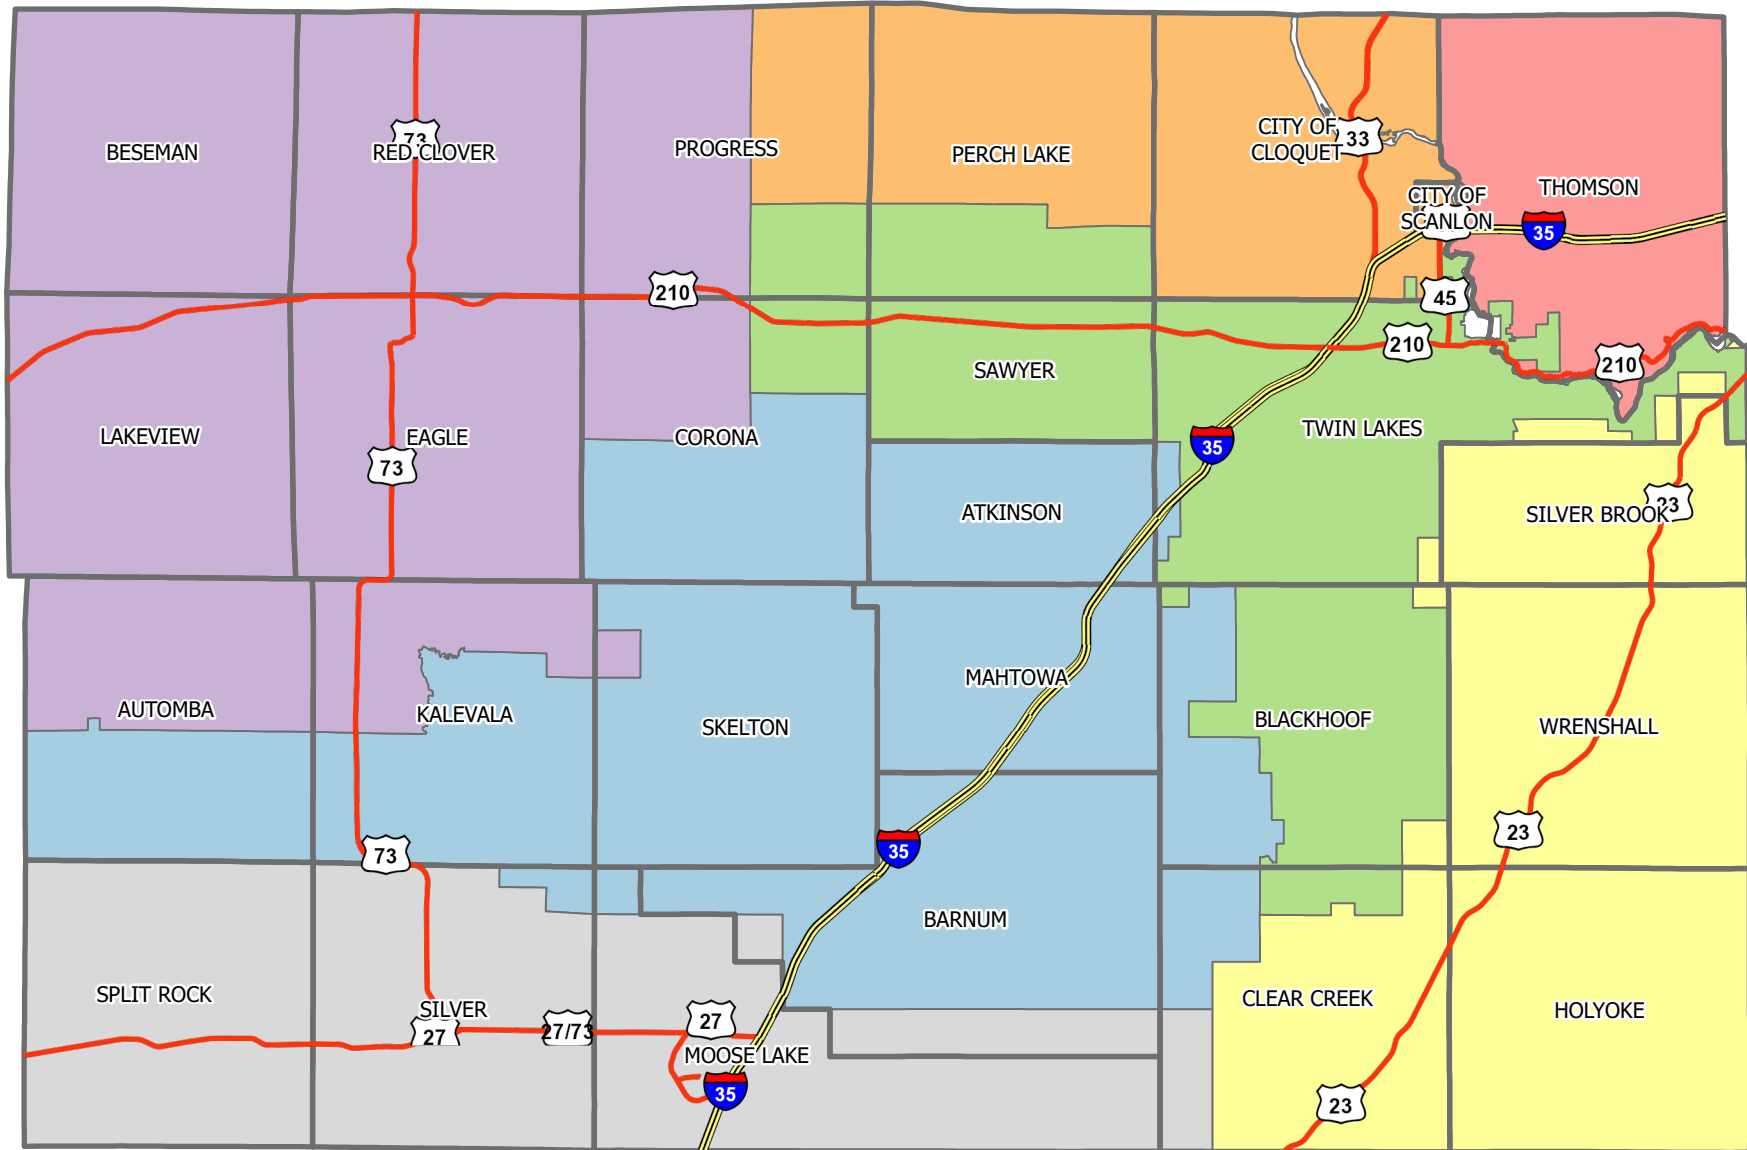

Carlton County School Districts

School Districts		
Wrenshall	Cloquet	Interstate
Barnum	Cromwell	Highway
Carlton	Esko	Political Townships
	Moose Lake	

Date Created: 04/14/2021

DISCLAIMER: Carlton Co., MN makes no representation or warranties, expressed or implied, with respect to the use or reuse of the data provided herewith, regardless of its format or the means of its transmission. THE DATA IS PROVIDED "AS-IS" WITH NO GUARANTEE OR REPRESENTATION ABOUT THE ACCURACY, CURRENCY, SUITABILITY, PERFORMANCE, MERCHANTABILITY, RELIABILITY OR FITNESS OF THE DATA FOR ANY PARTICULAR PURPOSE. Carlton Co., MN shall not be liable for any direct, indirect, special, incidental, compensatory or consequential damages or third party claims resulting from the use of this data, even if Carlton Co., MN, has been advised of the possibility of such potential loss or damage. This data may not be used in states that do not allow the exclusion or limitation of incidental or consequential damages.