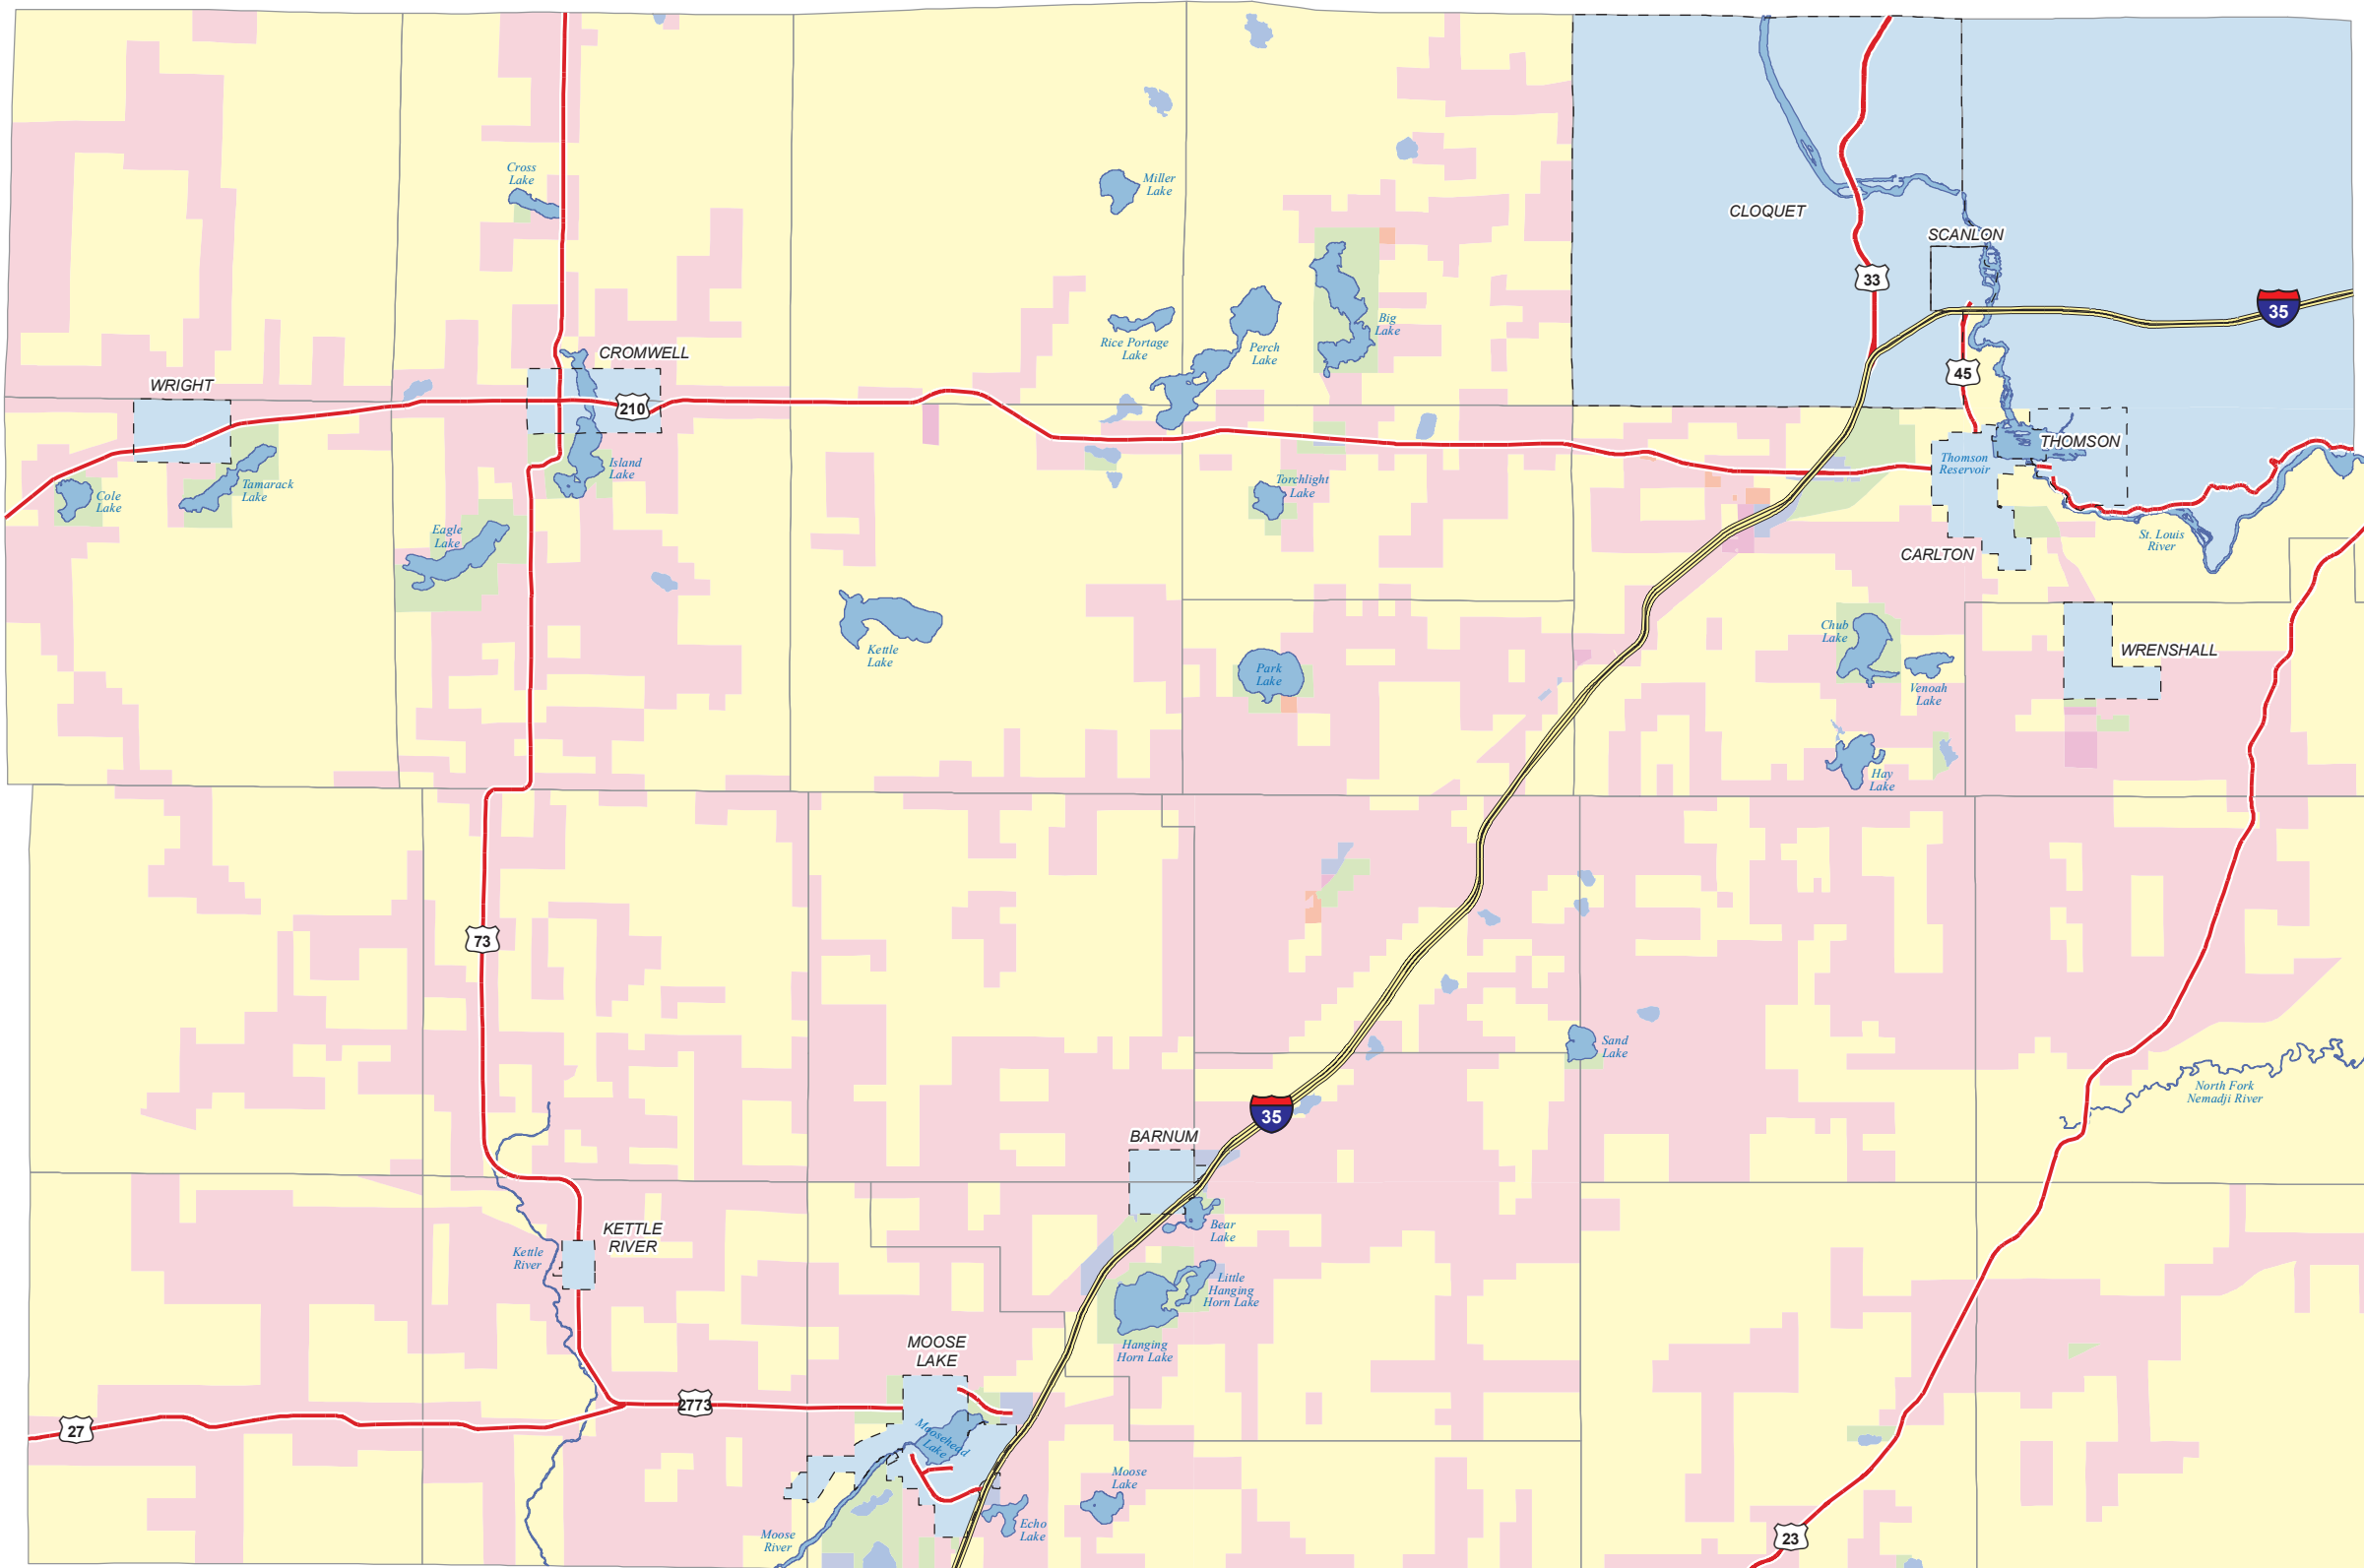

Carlton County Zoning Districts

- A-1
- A-2
- C-1
- C-2
- M-1
- MUNICIPALITY
- R-1
- WATER

- Municipal Boundaries
- Interstate
- Highway
- Lakes
- Township Boundaries